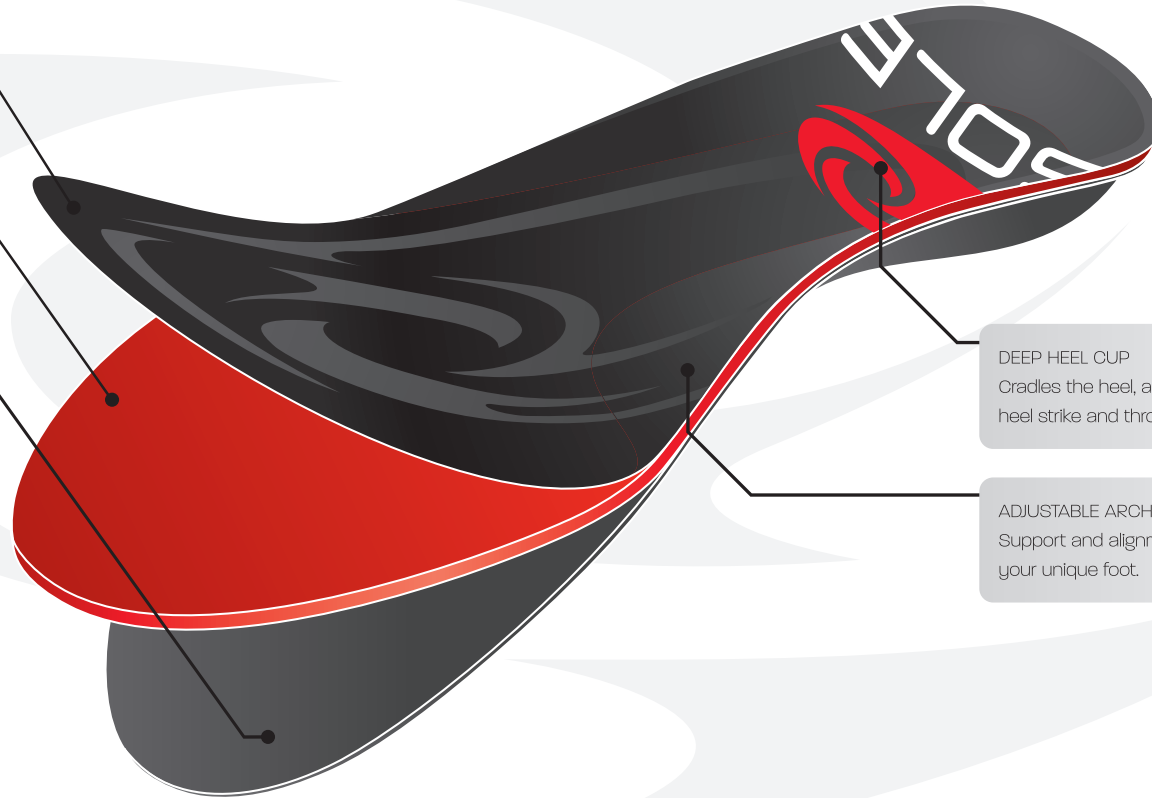

SOFTEC ULTRA

FEATURES & BENEFITS

MOISTURE-WICKING TOP SHEET
Perforated polyester weave maximizes breathability and moisture-wicking properties.

SOFTEC CUSHIONING
1.6mm of proprietary cushioning material ensures maximum shock absorption and comfort.

MOLDABLE BASE LAYER
Adjusts to your unique foot without losing its orthopedic shape. Heat or Wear Moldable.

DEEP HEEL CUP
Cradles the heel, aligning the foot during heel strike and through the stride.

ADJUSTABLE ARCH SUPPORT
Support and alignment personalized for your unique foot.

THREE SIMPLE STEPS FOR A PERFECT FIT

- STEP 1: Heat footbeds in pre-heated over for 2 minutes.
- STEP 2: If possible, remove factory insoles. Place heated footbeds in footwear.
- STEP 3: Step in and stand up straight, with your feet shoulder width apart, for 2 minutes.

MONEY BACK GUARANTEE

If you are unsatisfied with your footbeds for any reason, return them within 90 days for replacement or refund, no questions asked.

For more information or to order call toll free 1 866 235 SOLE (7653)

TECH SPECS

SIZE RANGE

Men's 3 - 21*
Women's 5 - 23*

DIMENSIONS

Men's 10
Width: 110mm (4.33")
Length: 276mm (10.86")

WEIGHT

Men's 10
Approximately 150g (5.29oz)